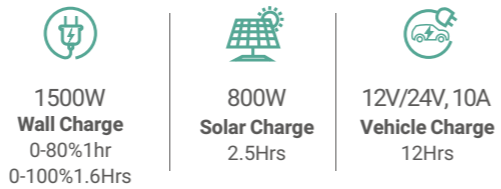

## SPECIFICATIONS

Features	Descriptions
<b>Battery</b>	
Battery Chemistry	NMC
Capacity	1554Wh
Lifecycle	>800 cycles to 60%
Battery Management	<b>BMS:</b> Under/Over Voltage Protection, Over Current Protection, Short Circuit Protection, Overcharging Voltage Protection, Over Temperature Protection
MPPT	Support solar power MPPT charging
<b>Input Options</b>	
Solar Charge	2.5Hrs (Maximum Input under full sunlight), 800W (15-100V, 12A)
Vehicle Charge	12Hrs (at 12V)12V, 12A
Wall Charge	1Hour to 80%, 1.6Hours to 100%, up to 1500W
<b>Output</b>	
AC Outlets	4 x 110Vac, 60Hz, 2000W (4000W Peak)
Car Outlet	13.6V, 10A
USB-A	2 x 12W Max (5V, 2.4A)
Quick Charge 3.0	5V/2.4A,9V/2A,12V/1.5A 18W Max
USB-C PD	2 x 60W Max (5V/9V/15V/20V, 3A)
Wireless Charging	1 x 15W Max
<b>Advanced</b>	
UPS	Yes
Battery Expansion	Parallel to increase capacity (Up to 3 Units)
App Management	Yes (Wi-Fi +Bluetooth)
<b>General</b>	
Dimensions (LxWxH)	16.5 x 9.1 x 11.3 in (418.7 x 230 x 287mm)
Weight	36.4lbs (16.5kg)
Operating Temperature	-4 ~ 140°F (-20~60°C)
Certifications	UL, CE, FCC, RoHS, PSE
Warranty	24 Months

## Powerful Capacity & Output

With a huge capacity of 1554Wh and a powerful output of 2000W, you can now power a wider array of high-power appliances with confidence!

2000W Power Output

## The Fastest Charging Speed

INFINITY 1500 has the fastest AC and solar charging speed that allows you to quickly charge from 0%-80% in an hour, always providing you the power ready-to-go!