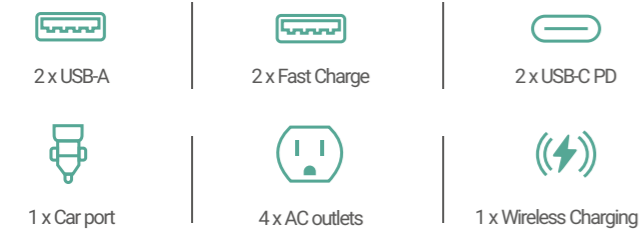

## Powerful Capacity & Output

With a huge capacity of 1554Wh and a powerful output of 2000W, you can now power a wider array of high-power appliances with confidence!

2000W Power Output

## The Most Versatile Ports

With up to 12 versatile outlets, you may charge all of your devices simultaneously without cumbersome wiring and confusing adapters.