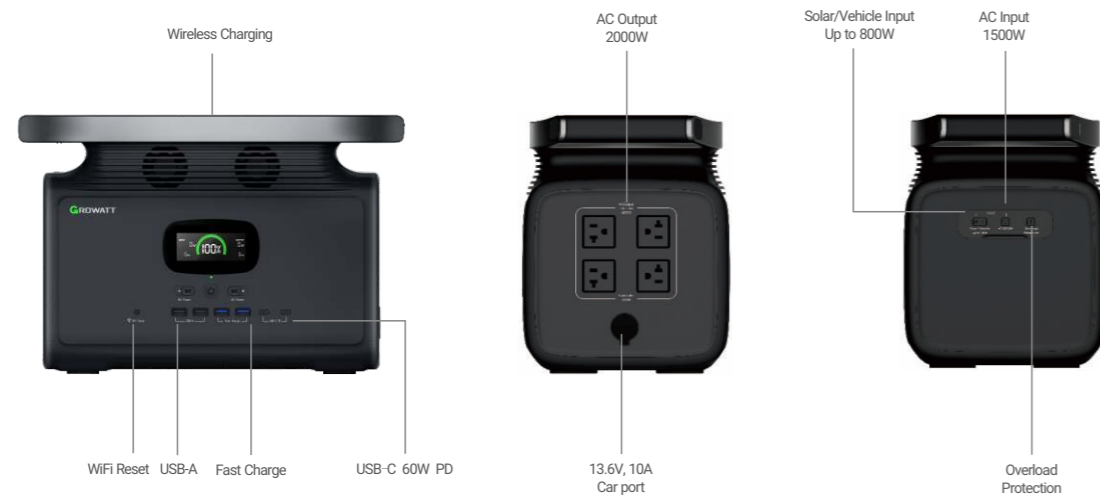

## INFINITY 1500

PORTABLE POWER STATION

**2000W**  
AC output for high power devices

**12 Outlets**  
for all kinds of electric devices

**1.6Hrs**  
superfast charging speed

**UPS**  
seamless power switch in power outages

## Powerful Capacity & Output

With a huge capacity of 1554Wh and a powerful output of 2000W, you can now power a wider array of high-power appliances with confidence!

2000W Power Output

## The Most Versatile Ports

With up to 12 versatile outlets, you may charge all of your devices simultaneously without cumbersome wiring and confusing adapters.