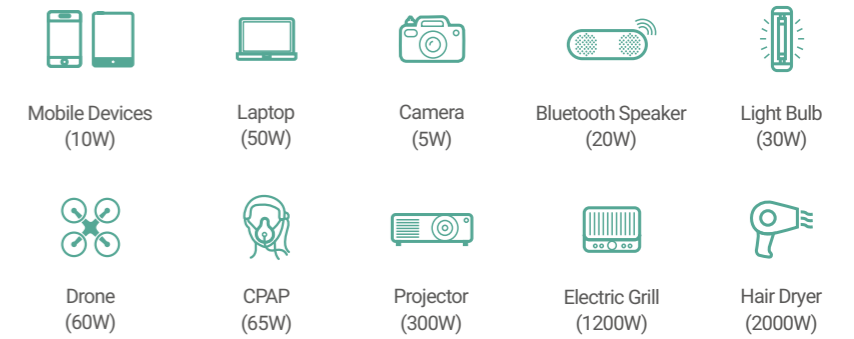

Power Wherever You Need

Outdoor Adventure

For campers, explorers, RV dwellers