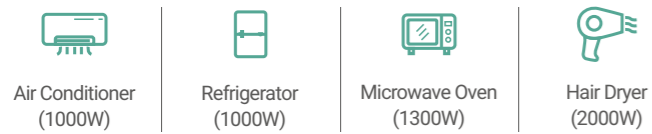

## SPECIFICATIONS

Features	Descriptions
<b>Battery</b>	
Battery Chemistry	NMC
Capacity	1554Wh
Lifecycle	>800 cycles to 60%
Battery Management	<b>BMS:</b> Under/Over Voltage Protection, Over Current Protection, Short Circuit Protection, Overcharging Voltage Protection, Over Temperature Protection
MPPT	Support solar power MPPT charging
<b>Input Options</b>	
Solar Charge	2.5Hrs (Maximum Input under full sunlight), 800W (15-100V, 12A)
Vehicle Charge	12Hrs (at 12V)12V, 12A
Wall Charge	1Hour to 80%, 1.6Hours to 100%, up to 1500W
<b>Output</b>	
AC Outlets	4 x 110Vac, 60Hz, 2000W (4000W Peak)
Car Outlet	13.6V, 10A
USB-A	2 x 12W Max (5V, 2.4A)
Quick Charge 3.0	5V/2.4A,9V/2A,12V/1.5A 18W Max
USB-C PD	2 x 60W Max (5V/9V/15V/20V, 3A)
Wireless Charging	1 x 15W Max
<b>Advanced</b>	
UPS	Yes
Battery Expansion	Parallel to increase capacity (Up to 3 Units)
App Management	Yes (Wi-Fi +Bluetooth)
<b>General</b>	
Dimensions (LxWxH)	16.5 x 9.1 x 11.3 in (418.7 x 230 x 287mm)
Weight	36.4lbs (16.5kg)
Operating Temperature	-4 ~ 140°F (-20~60°C)
Certifications	UL, CE, FCC, RoHS, PSE
Warranty	24 Months

## Powerful Capacity & Output

With a huge capacity of 1554Wh and a powerful output of 2000W, you can now power a wider array of high-power appliances with confidence!

2000W Power Output